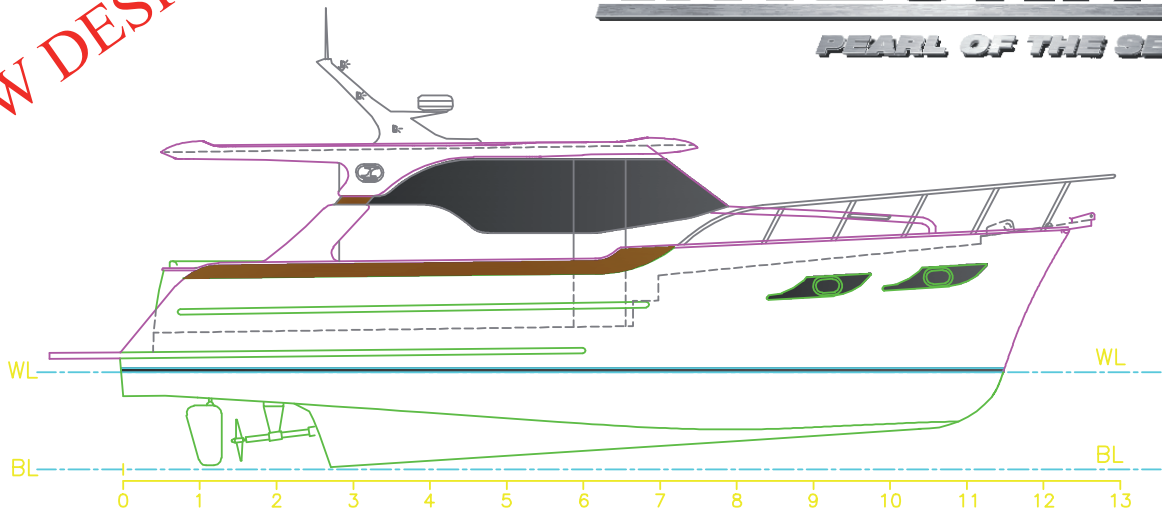

NEW DESIGN

INTEGRITY

PEARL OF THE SEA

Integrity 380 SX

LOA 12.60 , LOH 11.20 , LWL 10.10 , Draft 1.16 , Beam 4.11 .

www.integritytrawlers.nl