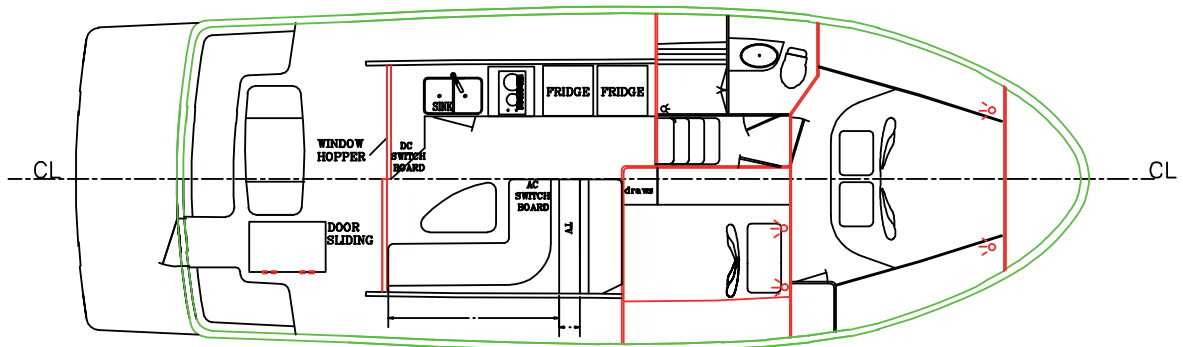

NEW DESIGN

INTEGRITY

PEARL OF THE SEA

Integrity 380 SX

LOA 12.60 , LOH 11.20 , LWL 10.10 , Draft 1.16 , Beam 4.11 .

www.integritytrawlers.nl