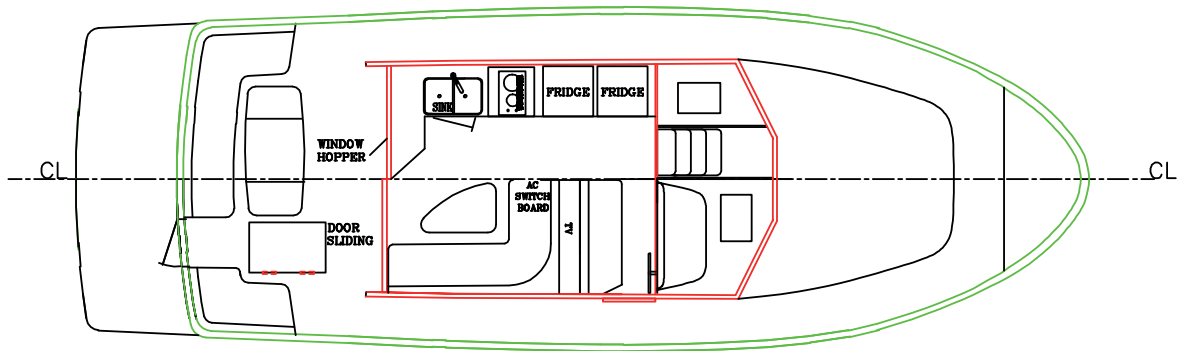

NEW DESIGN

INTEGRITY

PEARL OF THE SEA

Integrity 380 SX

LOA 12.60 , LOH 11.20 , LWL 10.10 , Draft 1.16 , Beam 4.11 .

www.integritytrawlers.nl